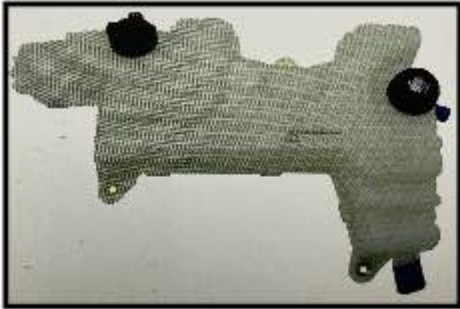

大燈 左
Head lamp

DAH5114R

大燈 右
Head lamp

DAM5209

照地鏡 遮陽板
Sun visor mirror

DAM5210S

照地鏡 白鐵
Ground mirror bracket/
stainless steel

DAM5211