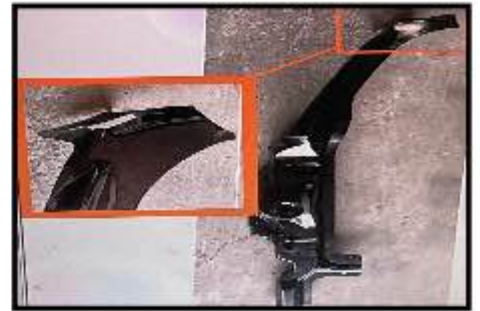

雨刷桿  
Wiper lever

FL51021

前橫梁  
Front bumper

FL51022

照地鏡  
Ground mirror

FL51023

照地鏡 桿  
Ground mirror arm

FL51024L