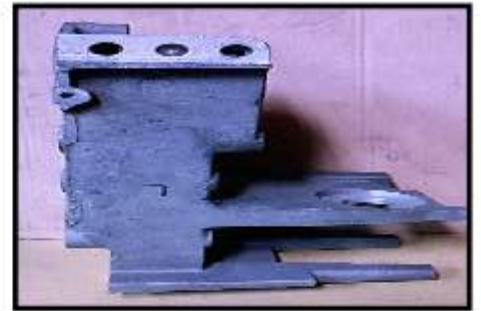

DAH5152L

車頭鐮腳 左
Cabin bracket