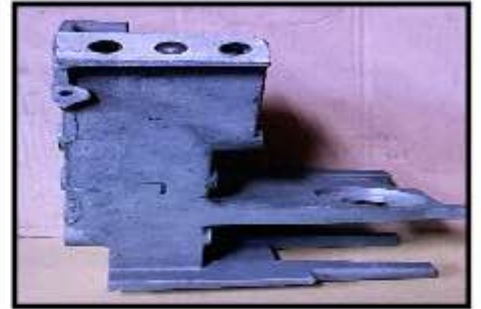

車頭鏢腳 左
Cabin bracket