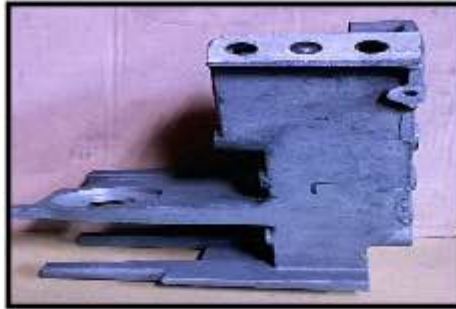

面板後鈕 左  
Panel hinge

DAM4134R

面板後鈕 右  
Panel hinge

DAM4135

面板撐桿  
Panel support

DAM4136

副水桶  
Water tank

DAM4145R