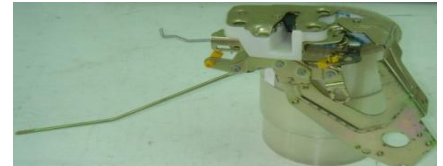

HFW90122 車門六角鎖-左 電動
DOOR LOCK LH
HFW90123 車門六角鎖-右電動
DOOR LOCK RH