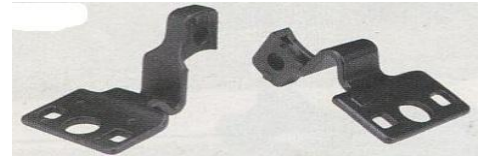

HFW9934 面板(車頭前護板) 10.5T 三期
FRONT PANEL

三期

HFW9035 面板內裡15T
FRONT PANEL INNER

HFW9036 面板內裡10T
FRONT PANEL INNER

HFW9037 面板彎角-左
Corner Panel LH
HFW9038 面板彎角-右
Corner Panel RH
HFW9039 面板掛勾頭
PANEL CATCH

HFW9040 面板後鈕-左
FRONT PANEL CATCH LH
HFW9041 面板後鈕-右
FRONT PANEL CATCH RH
 (面板六角鎖)