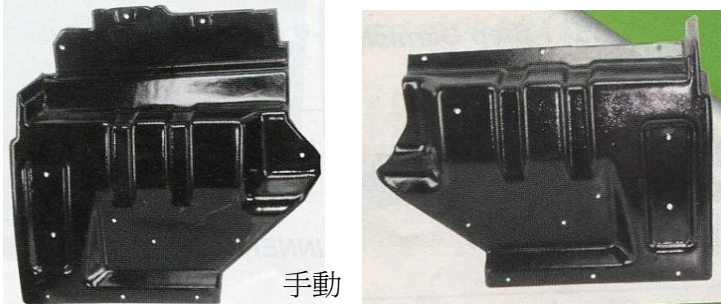

HFW90142 前輪後檔泥板-左 (塑)~手動 15T

REAR FENDER FRONT WHEEL LH

HFW90143 前輪後檔泥板-右 (塑)~手動 15T

REAR FENDER FRONT WHEEL RH