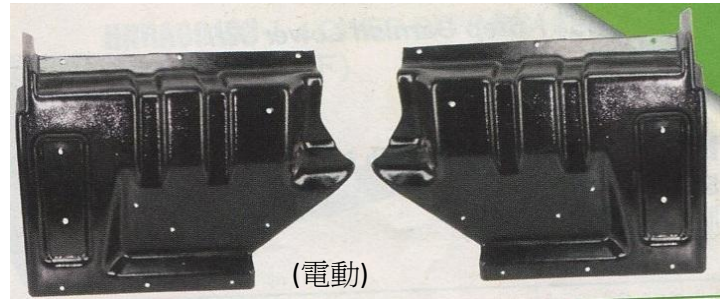

HFW90144 前輪後檔泥板-左 (塑)~ 15T (電動)

REAR FENDER FRONT WHEEL LH

HFW90145 前輪後檔泥板-右 (塑)~ 15T (電動)

REAR FENDER FRONT WHEEL RH