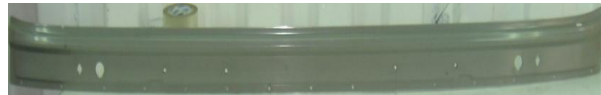

WIPER PANEL LHD

HFW9011 雨刷座板含內裡10T-右駕

WIPER PANEL RHD

HFW9012 雨刷座板含內裡10T-左駕

WIPER PANEL LHD

(雨刷/面板飾板)

HFW9013 雨刷拉桿 10T ~在鎖雨刷桿(雨刷臂)

WIPER LINKAGE