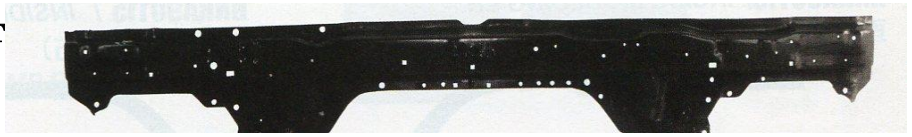

HFW9044 面板加強樑 15T
FRONT PANEL REINFORCEMENT