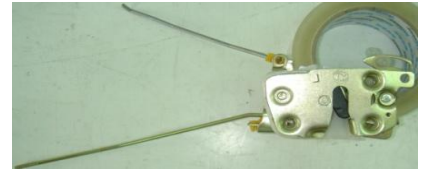

HFW90120 車門六角鎖-左 手動
DOOR LOCK LH
HFW90121 車門六角鎖-右手動
DOOR LOCK RH