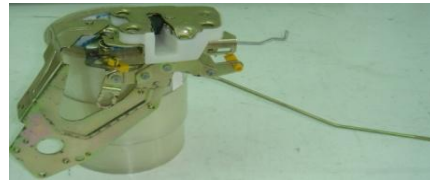

FC98048 車門六角鎖-左 電動

DOOR LOCK LH

FC98049 車門六角鎖-右電動

DOOR LOCK RH