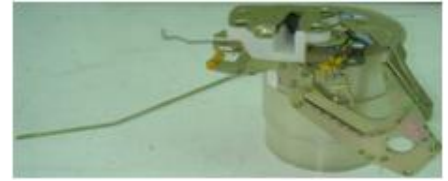

FC98048 車門六角鎖-左 電動

DOOR LOCK LH

FC98049 車門六角鎖-右電動

DOOR LOCK RH